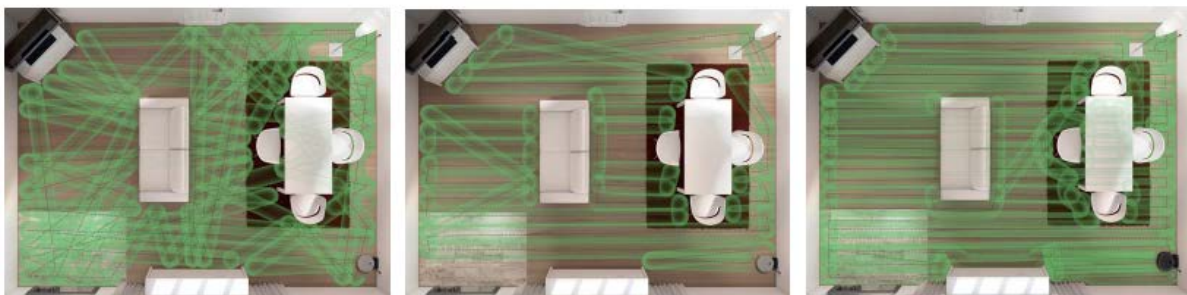

MEDIA RELEASE**November 2014**

The New Miele Scout RX1 Robotic Vacuum Cleaner Put your feet up and enjoy a clean home

A remarkable first, Miele Australia presents the technologically advanced Scout RX1 Robotic Vacuum Cleaner for high performance automatic cleaning, even when no one is home!

Miele's exclusive **Smart Navigation System** comprises a unique combination of a roof-mapping camera, gyro sensor, electronics and innovative software to effectively navigate the unit.

Unlike chaotic systems which clean randomly, the Miele Scout RX1's indoor positioning system maps out the home in order to chart out a course for the most intelligent cleaning journey ensuring it never misses a spot! The smart Scout RX1 then vacuums in parallel paths so that even the most difficult-to-access areas and edges are methodically, and reliably, cleaned.

**Chaotic navigation****Systematic navigation****Smart Navigation from Miele**

For further convenience, the Scout RX1 even offers **four cleaning modes**. In *Auto Mode*, with just the touch of a button the unit autonomously accesses all the required areas and charges itself when necessary. Should there only be a minor spill, the Scout RX1 can quickly remove dirt in only that specified area in *Spot Mode*.

The Miele Scout RX1 features a superbly sleek and compact design at only **8.9cm high**. This ensures that this efficient unit can easily reach difficult-to-access areas such as under furniture or staircases. Furthermore, the RX1 can even effortlessly cross door thresholds and easily move onto carpets up to 2cm high.