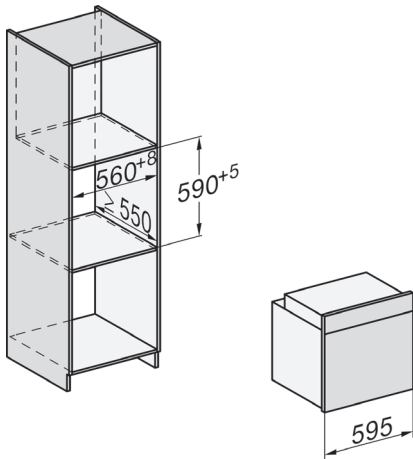

H 2861 B

Built-in 60 cm oven with a timer, automatic programmes and AirFry mode

EAN: 4002516647171 / Material number: 12174450

Technical data	
Oven compartment volume in l	76
No. of shelf levels	5
Shelf level labelling	•
Oven light	1 halogen spot
Temperature regulation in °C	30-300
Niche width in mm	560-568
Niche height in mm	590-595
Niche depth in mm	550
Appliance width in mm	595
Appliance height in mm	596
Appliance depth in mm	569.3
Weight in kg	42
Accessories supplied	
Baking tray with PerfectClean	1
Universal tray with PerfectClean	1
Wire rack	2
FlexiClip runners	1 pair
Removable side runners	1 pair

H 2861 B Installation diagrams

Installation in a tall or base unit

Side view

Connection and ventilation

All dimensions are given in mm

Key:

1. Mains connection cable, length = 1,500 mm
2. No connections permitted in this area
3. Ventilation cut-out, min 150 cm²