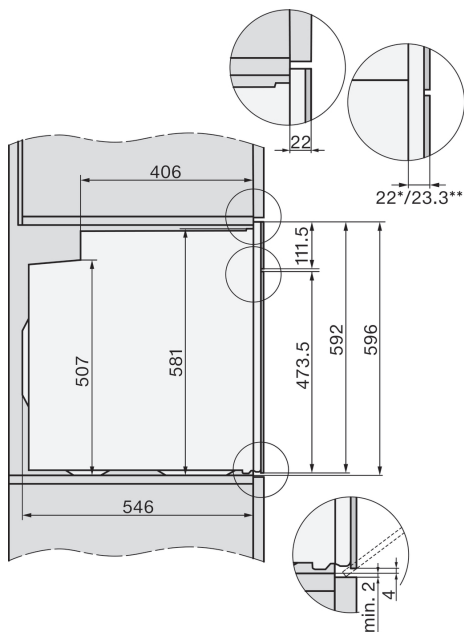

H 2861 B

Built-in 60 cm oven with a timer, automatic programmes and AirFry mode

EAN: 4002516647171 / Material number: 12174450

Technical data	
Oven compartment volume in l	76
No. of shelf levels	5
Shelf level labelling	•
Oven light	1 halogen spot
Temperature regulation in °C	30-300
Niche width in mm	560-568
Niche height in mm	590-595
Niche depth in mm	550
Appliance width in mm	595
Appliance height in mm	596
Appliance depth in mm	569.3
Weight in kg	42
Accessories supplied	
Baking tray with PerfectClean	1
Universal tray with PerfectClean	1
Wire rack	2
FlexiClip runners	1 pair
Removable side runners	1 pair

H 2861 B Installation diagrams

Installation in a tall or base unit

Side view

Connection and ventilation

All dimensions are given in mm

Key:

1. Mains connection cable, length = 1,500 mm
2. No connections permitted in this area
3. Ventilation cut-out, min 150 cm²