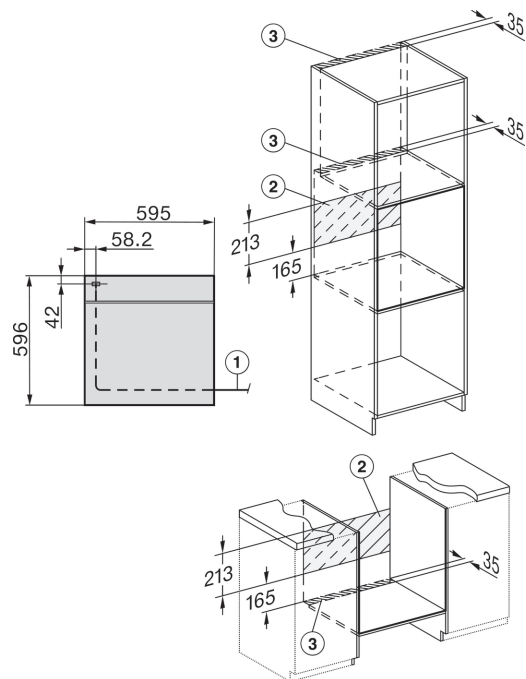

H 2861 B

Built-in 60 cm oven with a timer, automatic programmes and AirFry mode

EAN: 4002516647171 / Material number: 12174450

Technical data	
Oven compartment volume in l	76
No. of shelf levels	5
Shelf level labelling	•
Oven light	1 halogen spot
Temperature regulation in °C	30-300
Niche width in mm	560-568
Niche height in mm	590-595
Niche depth in mm	550
Appliance width in mm	595
Appliance height in mm	596
Appliance depth in mm	569.3
Weight in kg	42
Accessories supplied	
Baking tray with PerfectClean	1
Universal tray with PerfectClean	1
Wire rack	2
FlexiClip runners	1 pair
Removable side runners	1 pair

H 2861 B Installation diagrams

Installation in a tall or base unit

Side view

Connection and ventilation

All dimensions are given in mm

Key:

1. Mains connection cable, length = 1,500 mm
2. No connections permitted in this area
3. Ventilation cut-out, min 150 cm²